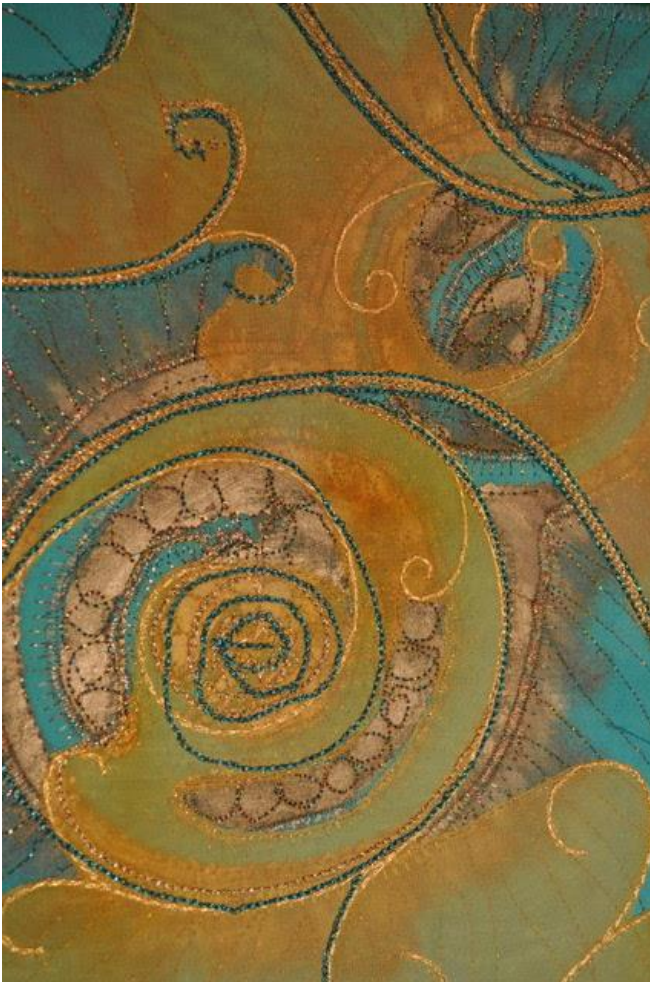

Donna Lee Dowdney ([donnaleedowdney.com](http://donnaleedowdney.com)) Art Show

Four mixed media and fabric art pieces on exhibit at BARN, *Bainbridge Artisan Resource Network* ([bainbridgearn.org](http://bainbridgearn.org)). Public viewing Monday-Saturday 8:00-7:30.

HIDDEN LIFE

HIDDEN TROPICAL FISH

SILVER SPIRALS

UNDERSEA UNDULATIONS